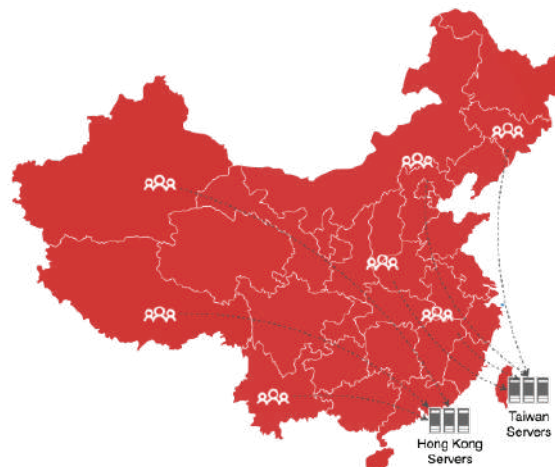

Overview

On January 1, 2018, Chinese government enforced new regulations on the ICP license, which requires a company applying for an ICP license to have a China business entity and a website with a Chinese domain registrar. The new rules apply not only to new application submitted after the regulation became effective but also all existing applications filed before the date. The Ministry of Industry and Information Technology, the governing agency of ICP licenses, began to check past ICP license applications, and anything that was not compliant with the new rules got revoked. Hosting providers, including ChinaCache, are strictly forbidden to serve a client's website in China until an official ICP filing or license has been obtained.

Alternative Solution - RIM Pro

RIM Pro is a solution for companies that do not currently have an ICP license yet still want to deliver their content into Mainland China. With a robust network of servers strategically located in Hong Kong and Taiwan, we can effectively deliver your content to support your business requirements.

Upgraded from our legacy RIM solution, RIM Pro further reduces latencies and delivers an optimal performance for websites hosted outside of Mainland China. (See sample performance data on page 2-3.)