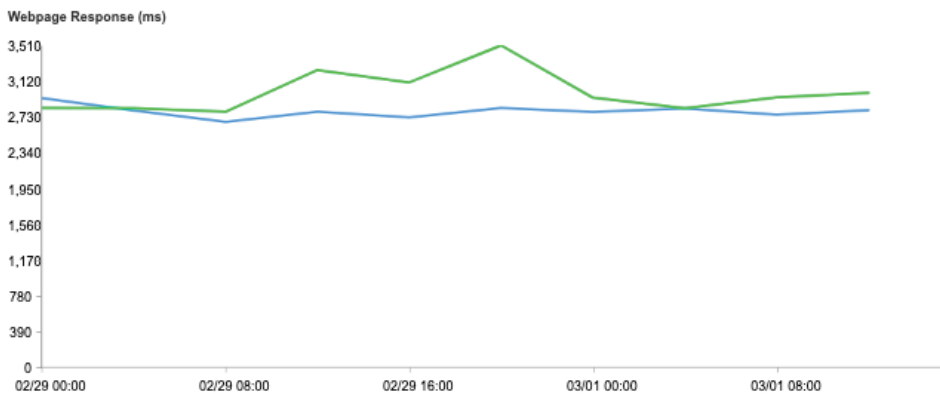

Test : ■ Full Site - en.chinacache.com - Mainland China ■ Full Site - en.chinacache.com - RIM PRO