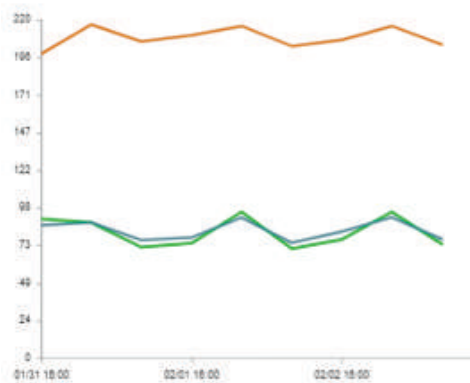

Ping Performance Comparison: Legacy RIM vs. RIM Pro vs. Mainland China

Ping Latency

- Legacy RIM: 100ms
- RIM Pro: 40-50ms
- Mainland China Delivery: 20-30ms

Legacy RIM Latency

Legacy RIM Performance

RIM Pro Latency

RIM Pro Performance

Mainland China Latency

Mainland China Performance

Download Performance Comparison: RIM Pro vs. Mainland China

(Actual results may vary based on use cases)

Resource Groups	1 MB File	10 MB File	Full Site
Mainland China - mdn webpage response (ms)	433.50	1,372.00	2,782.50
RIM Pro - mdn webpage response (ms)	711.00	1,777.00	3,019.00