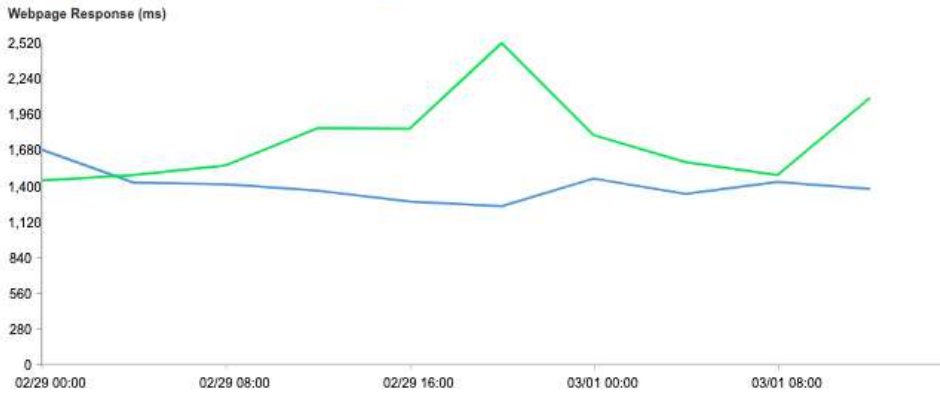

Test : ■ 10MB file - en.chinacache.com - Mainland China ■ 10MB File - en.chinacache.com - RIM PRO