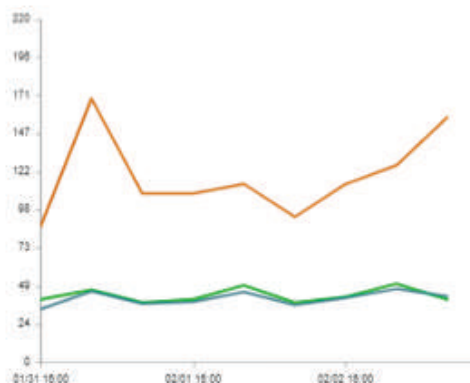

Ping Performance Comparison: Legacy RIM vs. RIM Pro vs. Mainland China

Ping Latency

- Legacy RIM: 100ms
- RIM Pro: 40-50ms
- Mainland China Delivery: 20-30ms

Legacy RIM Latency

Legacy RIM Performance

RIM Pro Latency

RIM Pro Performance

Mainland China Latency

Mainland China Performance

Download Performance Comparison: RIM Pro vs. Mainland China

(Actual results may vary based on use cases)

Resource Groups	1 MB File	10 MB File	Full Site
Mainland China - mdn webpage response (ms)	433.50	1,372.00	2,782.50
RIM Pro - mdn webpage response (ms)	711.00	1,777.00	3,019.00