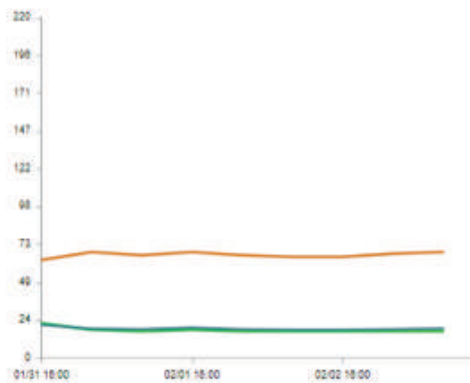

Ping Performance Comparison: Legacy RIM vs. RIM Pro vs. Mainland China

Ping Latency

- Legacy RIM: 100ms
- RIM Pro: 40-50ms
- Mainland China Delivery: 20-30ms

Legacy RIM Latency

Legacy RIM Performance

RIM Pro Latency

RIM Pro Performance

Mainland China Latency

Mainland China Performance

Download Performance Comparison: RIM Pro vs. Mainland China

(Actual results may vary based on use cases)

Resource Groups	1 MB File	10 MB File	Full Site
Mainland China - mdn webpage response (ms)	433.50	1,372.00	2,782.50
RIM Pro - mdn webpage response (ms)	711.00	1,777.00	3,019.00