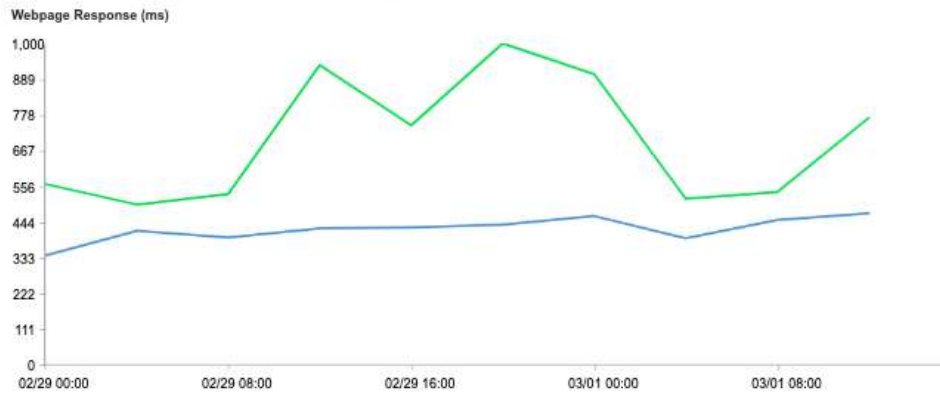

Download Performance Comparison: RIM Pro vs. Mainland China

(Actual results may vary based on use cases)

Resource Groups	1 MB File	10 MB File	Full Site
Mainland China - mdn webpage response (ms)	433.50	1,372.00	2,782.50
RIM Pro - mdn webpage response (ms)	711.00	1,777.00	3,019.00

Test : ■ 1MB file - en.chinacache.com - Mainland China ■ 1MB File - en.chinacache.com - RIM PRO